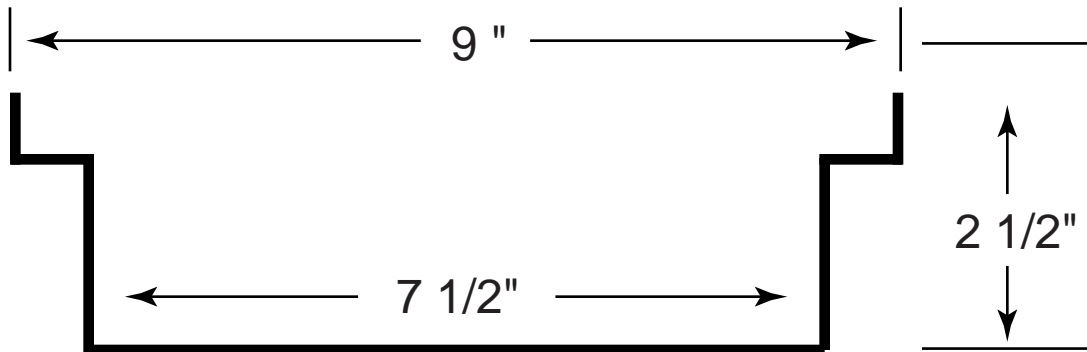

Drawer and Tray Dimensions

Drawer

Tool Box Length Drawer Lengths

96"	93"
90"	87"
87"	84"
72"	69"
68"	65"
65"	62"
59"	59"

Tray