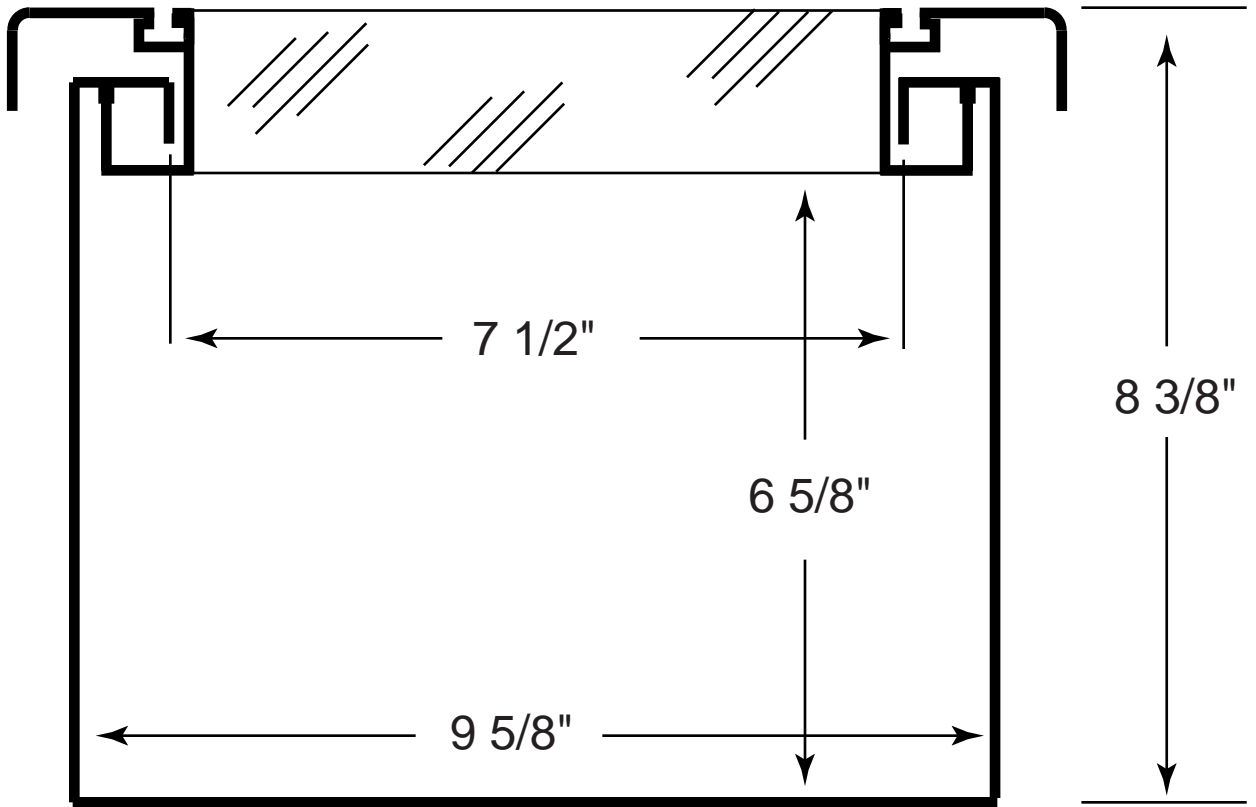

Drawer and Tray Dimensions

Drawer

Tool Box Length Drawer Lengths

96"	93"
90"	87"
87"	84"
72"	69"
68"	65"
65"	62"
59"	59"

Tray